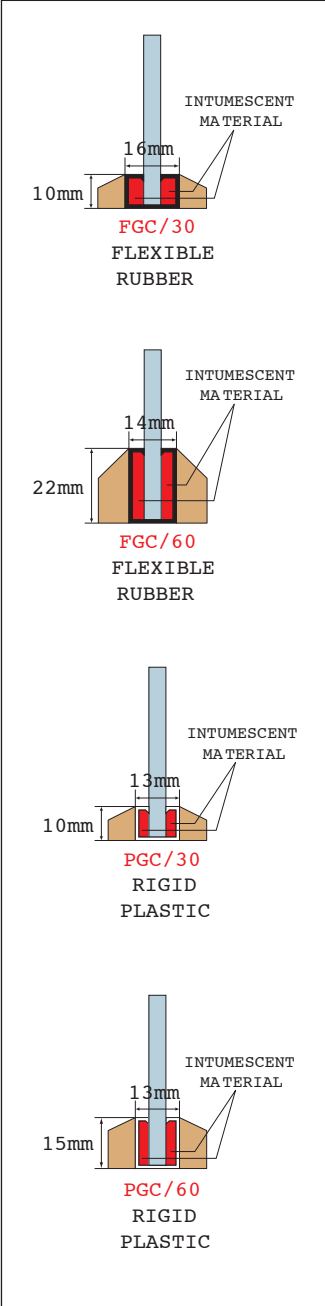

DESCRIPTION

Envirograf® PGC is a rigid brown or white plastic glazing channel with intumescent fire protection available in heights of 10mm (30 minutes) and 15mm (60 minutes).

glass such as 6 mm wired, ceramic, or laminated glass; or without the intumescent on insulated glass.

PERFORMANCE

This product has been included in tests in accordance with the general principles and criteria of BS476 Part 22 (1987), achieving 40 minutes and 66 minutes of fire protection (10mm high and 22mm high respectively).

ORDERING REFERENCES:

PATENTED

FGC/30	10mm high flexible channel	30 minutes of fire protection
FGC/60	22mm high flexible channel	60 minutes of fire protection
PGC/30	10mm high rigid channel	30 minutes of fire protection
PGC/60	15mm high rigid channel	60 minutes of fire protection